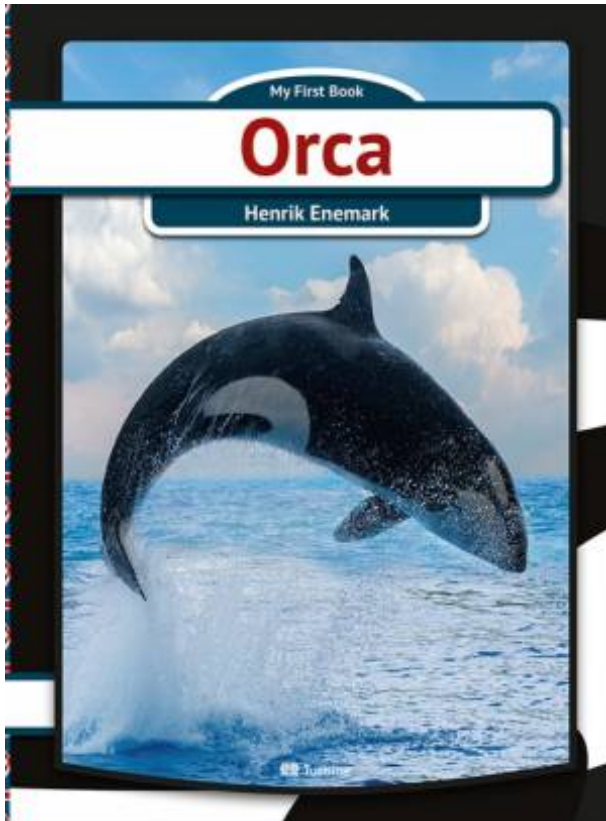

Orca

Sprog:	Dansk
Kategori:	Studie
ISBN:	9788740619065
Udgivet:	6. december 2017
Forfatter:	Henrik Enemark
Forlag:	Turbine

[Orca.pdf](#)

[Orca.epub](#)

An orca is a big whale. Its back is black and its belly is white. It is also called a killer whale. Learn more about orcas in this book.

org HORARIOS: Lunes a Viernes 8:00 am - 12 m y 1. OrcaLab comments: OrcaLab chat room: Guidelines for comments Also see links to other live cameras. became FAIRWORK Belgium. The orca (*Orcinus orca*) is a toothed black and white whale that is a very fast swimmer and an efficient predator that eats fish, squid, and marine mammals. Bicicletas de las mejores marcas montaña, carretera, trekking, eléctricas, ciclocross, urbanas e infantiles. wieland (at) gmail (dot) com – Opoe Sientje Bed & Breakfast en Museumschip in hartje Nijmegen – De 9 B&B kamers op de Opoe Sientje hebben allemaal hun eigen unieke sfeer. fundacionorca. DIRECCIÓN: www. * New Blitreme motor and LCG B32 ESC released to date * Released new R32 ESC – Ver 1. * New Blitreme motor and LCG B32 ESC released to date * Released new R32 ESC – Ver 1. 170316B firmware(debug version. A Orca (*Orcinus orca*) é o membro da família dos golfinhos de maior porte e é um superpredador versátil, que inclui na sua dieta presas como peixes, moluscos, aves. org contactenos@fundacionorca. org contactenos@fundacionorca. About ORCA. We hope they bring back thrilling memories for those who have. Welcome to the online home of the Old Reel Collectors Association, Inc. Works like cash or a pass; Tracks different fares and transfers automatically; Manage your card online with a My ORCA login; Add value online, at ticket vending.